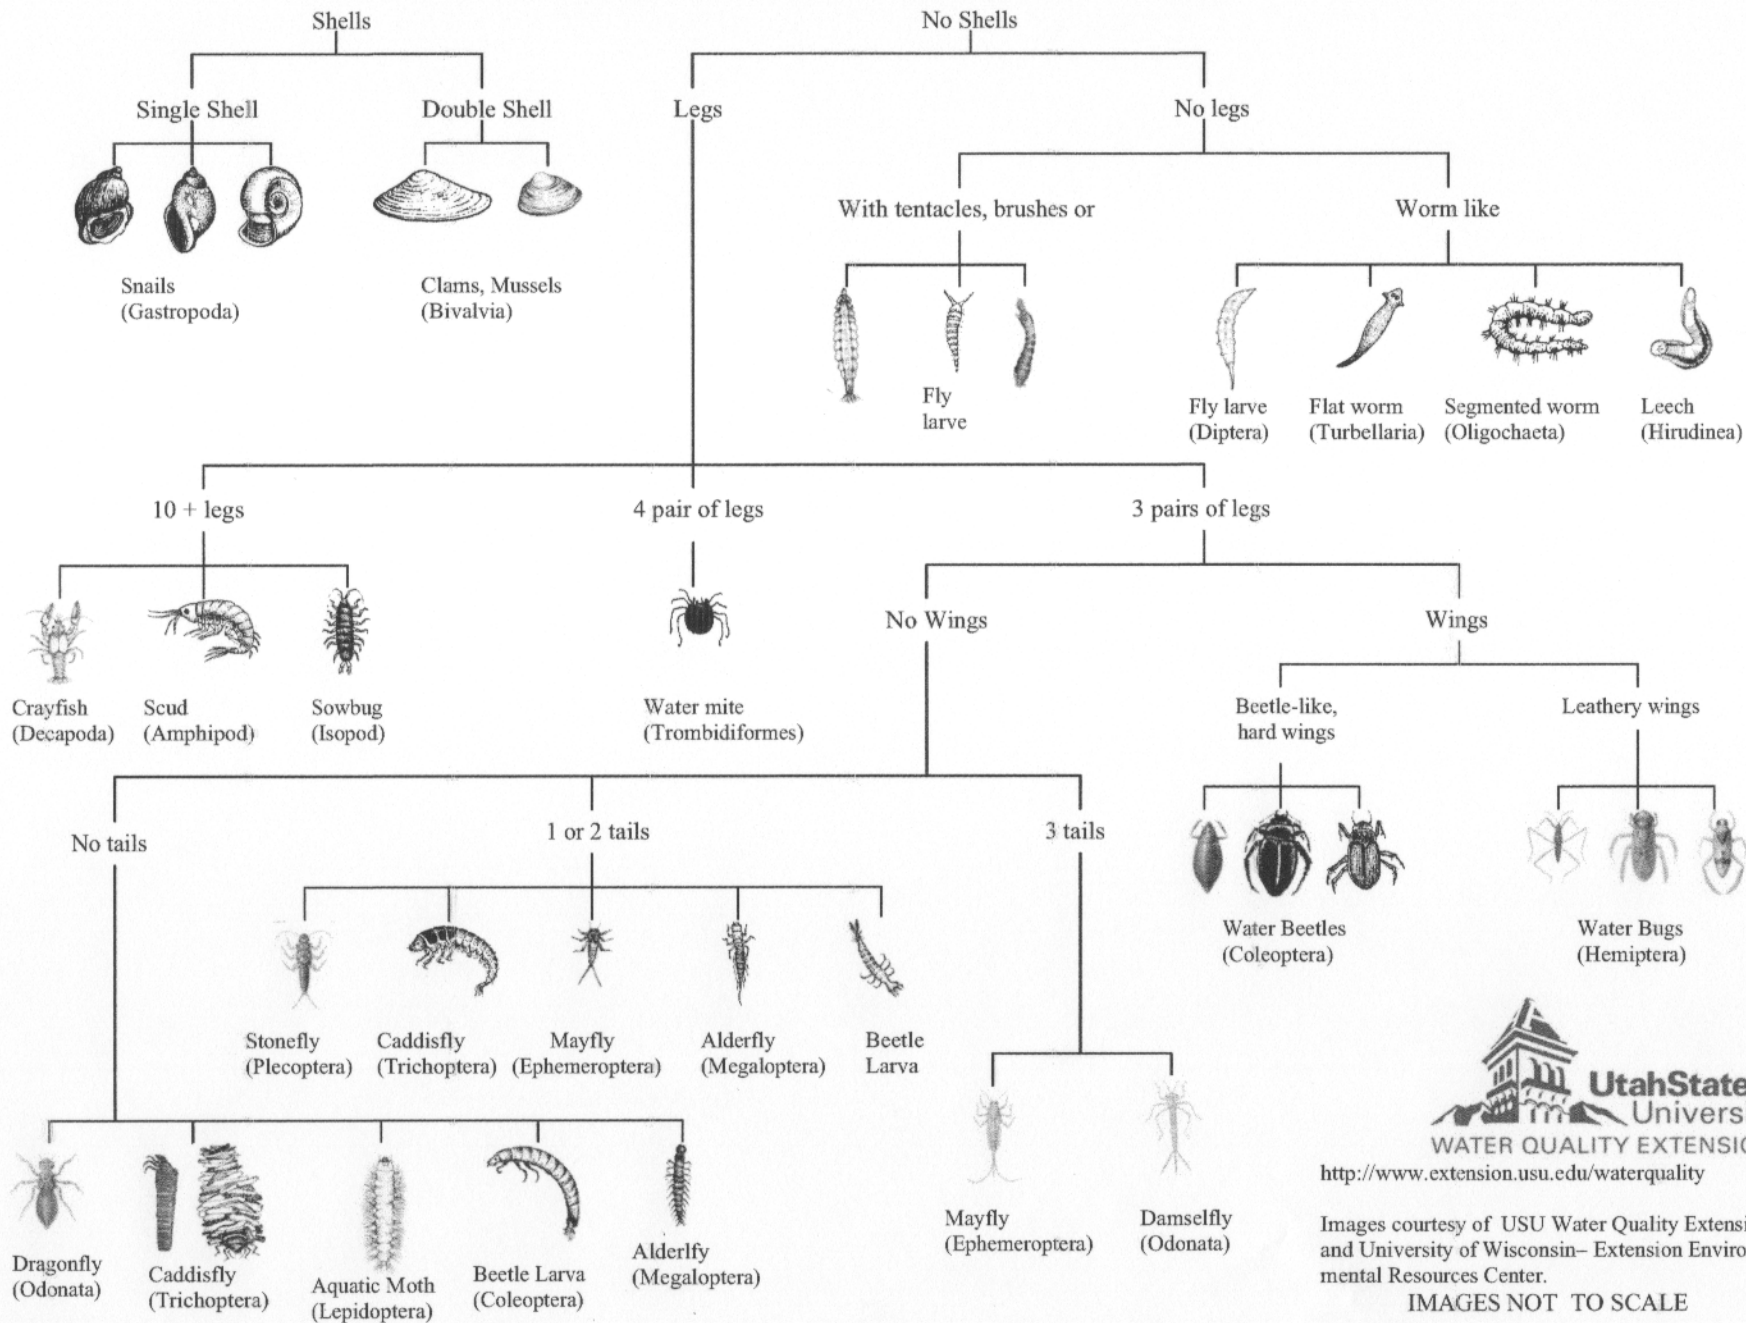

Key to Macroinvertebrate Life in Ponds and Rivers in Utah

<http://www.extension.usu.edu/waterquality>

Images courtesy of USU Water Quality Extension and University of Wisconsin- Extension Environmental Resources Center.

IMAGES NOT TO SCALE